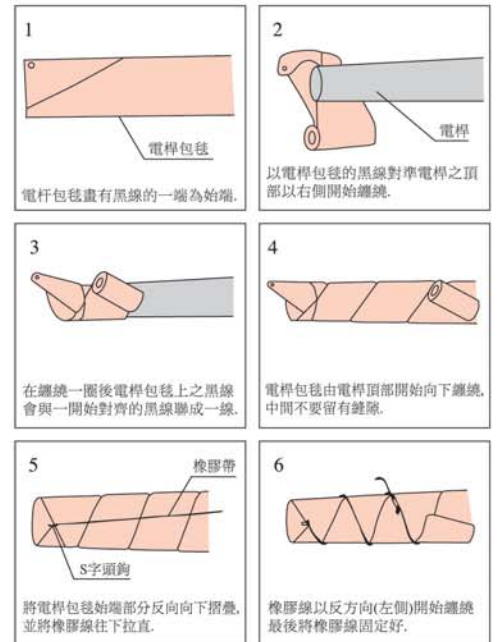

JAPAREX LINE

PLASTIC INSULATING SHEET FOR POLE

ITEM NO.	SIZE	A.C.PROOF TEST VOLTAGE	A.C.MAXIMUM USE VOLTAGE
YS430-01-01	410mmx4.5m	20KV / 1min	7000V
YS435-01-01	410mmx4.5m	20KV / 3min	17000V
YS207-02-01	410mmx8m	20KV / 1min	7000V
YS435-02-02	410mmx8m	20KV / 3min	17000V

HIGH VOLTAGE POLYETHYLENE TUBES

ITEM NO.	SIZE	A.C.PROOF TEST VOLTAGE	A.C.MAXIMUM USE VOLTAGE
YS301-52-11	φ 25x3m	20KV / 3min	11500V
YS301-62-12	φ 35x5m	20KV / 1min	7000V
YS301-62-11	φ 35x3m	20KV / 3min	11500V

The POLYETHYLENE INSULATING TUBES are used for protection of wire and conductors. The tubes are put over the conductors temporarily or semi-permanently to avoid any possible damages, in electrical construction or maintenance work of overhead distribution lines. The tubes have superior electrical insulation property and excellent durability. As the section is designed in scroll, after putting over the electric wire. The tubes don't get out by vibration of a storm etc.