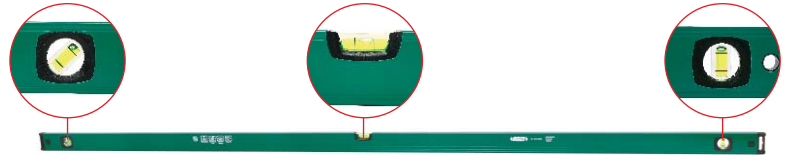

# ALUMINUM LEVELS

4914-600

- Shockproof horizontal and vertical vials
- Magnetic base
- Shock absorbing rubber end caps
- Working temperature:  $-15^{\circ}\text{C}\sim 55^{\circ}\text{C}$

4914-2000

magnetic bottom surface (milled)

Code	Size (L)	Accuracy	Number of vials
4914-300	300mm	0.5mm/m	2
4914-600	600mm	0.5mm/m	2
4914-800	800mm	0.5mm/m	2
4914-1000	1000mm	0.5mm/m	2
4914-1200	1200mm	0.5mm/m	2
4914-2000	2000mm	0.5mm/m	3