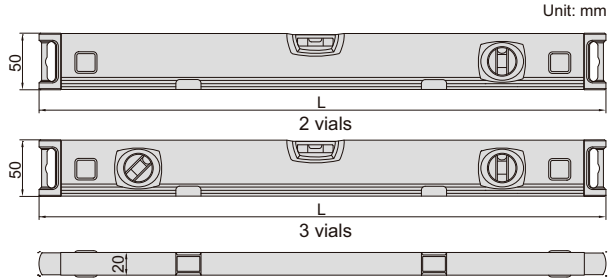

# ALUMINUM LEVELS

4914-600

- Shockproof horizontal and vertical vials
- Magnetic base
- Shock absorbing rubber end caps
- Working temperature:  $-15^{\circ}\text{C}\sim 55^{\circ}\text{C}$

4914-2000

magnetic bottom surface (milled)

Code	Size (L)	Accuracy	Number of vials
4914-300	300mm	0.5mm/m	2
4914-600	600mm	0.5mm/m	2
4914-800	800mm	0.5mm/m	2
4914-1000	1000mm	0.5mm/m	2
4914-1200	1200mm	0.5mm/m	2
4914-2000	2000mm	0.5mm/m	3